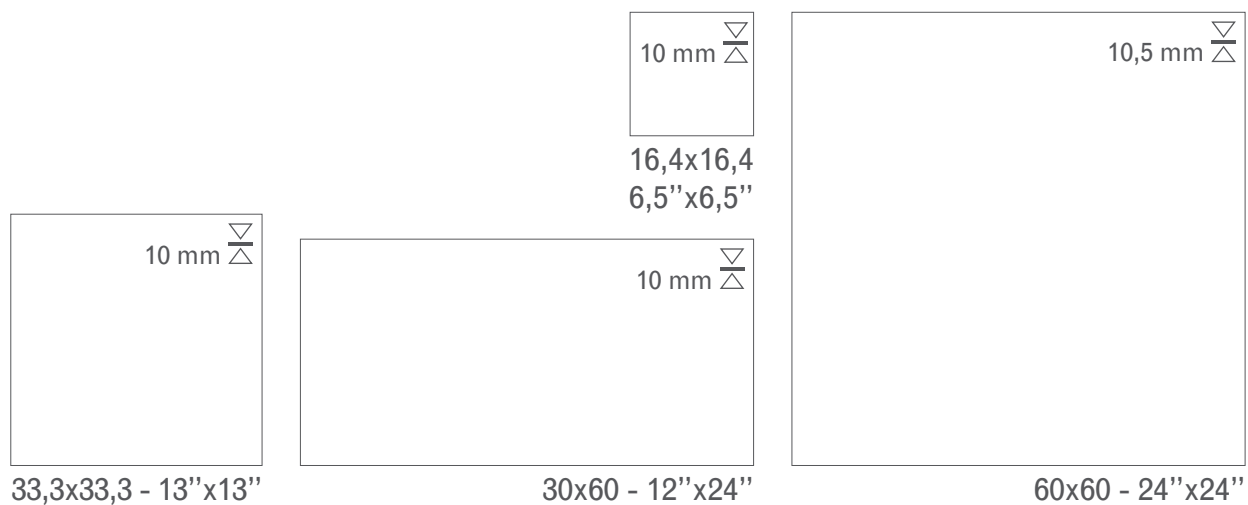

FORMATI - FORMATS

COLORI - COLORS

SUPERFICI - SURFACES

Interno - Inside
Esterno - Outside

PORCELLANATO
IMPASTO COLORATO

EN 14411 B I_a GL

Interno

 Totale/Complete Totale/Absolut	 PEI V	 ≤ 0,3 %	 Resiste/Resists Resiste/Bestanding	 40÷55 N/mm²	 Non gelive/Frost Proof Ingelif/Frostsicher	 7	 R 9	 3			
 Totale/Complete Totale/Absolut	 PEI V	 ≤ 0,3 %	 Resiste/Resists Resiste/Bestanding	 40÷55 N/mm²	 Non gelive/Frost Proof Ingelif/Frostsicher	ASTM ≥ 0,60		 R 10	 C	 7	 3

Esterno