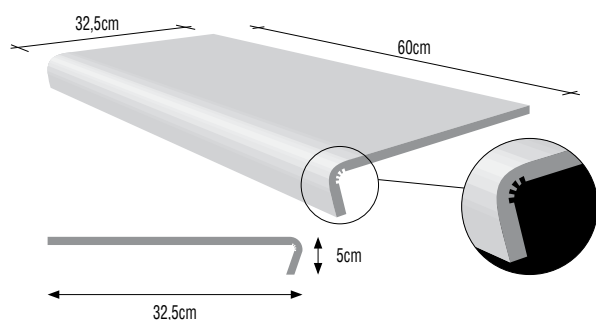

scalino

- **KY620S** Key Beige Scalino OUT 60x32,5x5 24"x17,7"x2" **595**
- **KY690S** Key Green Scalino OUT 60x32,5x5 24"x17,7"x2" **595**
- **KY640S** Key Rust Scalino OUT 60x32,5x5 24"x17,7"x2" **595**